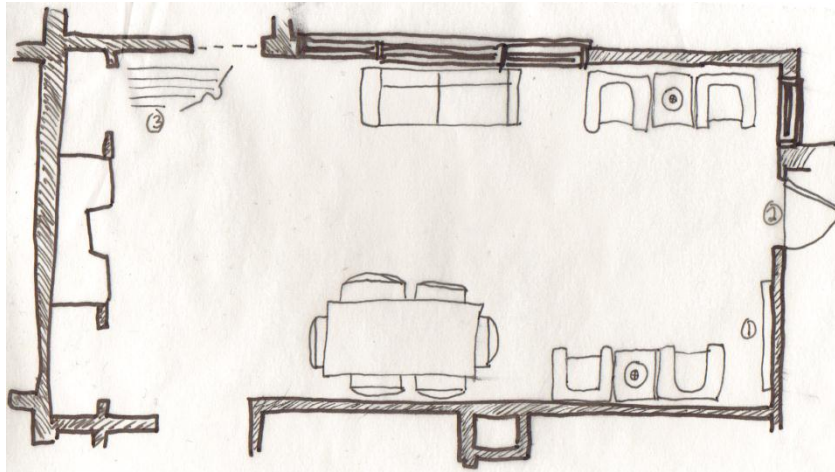

**RENOVATION
OF THE
KATE HUBBARD**

OUTSIDE ENTRY

- Earth colored stones for steps and entrance
- Railings
- Ramp
- New brighter colored paint

FOYER

1. umbrella stand

1. Stenciled words

CONT.

Property of McCain Library and Archives, the University of Southern Mississippi

LOUNGE

- ① Magazine rack
- ② change door swing
- ③ wood floor walkway

1. pin up plaques

CONT.

COPY ROOM

1. Printer and Scanner stations
 2. Kitchenette w/ drink & snack machine
 3. Plotter
 4. eating area.
 5. Pinboards connected to back of lockers
 6. wall mounted roll paper rack
 7. supply cabinet
- Use 40/4 chairs that are already available