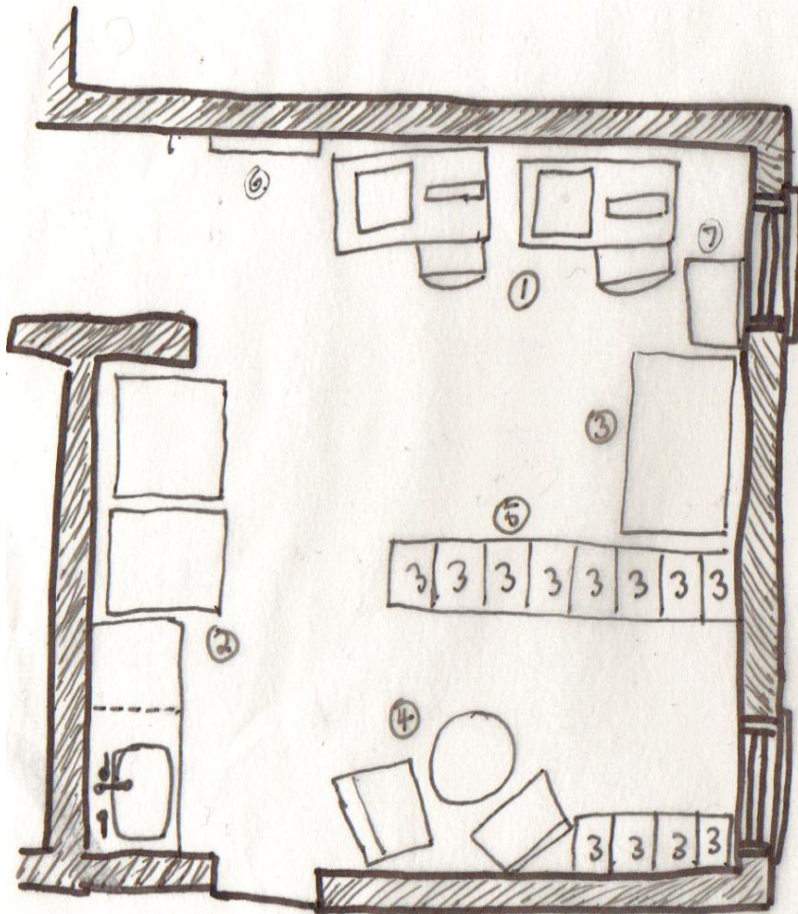

**RENOVATION
OF THE
KATE HUBBARD**

OUTSIDE ENTRY

- Earth colored stones for steps and entrance
- Railings
- Ramp
- New brighter colored paint

FOYER

1. umbrella stand

1. Stenciled words

CONT.

Property of McCain Library and Archives, the University of Southern Mississippi

LOUNGE

- ① Magazine rack
- ② change door swing
- ③ wood floor walkway

1. pin up plaques

CONT.

COPY ROOM

1. Printer and Scanner stations
 2. Kitchenette w/ drink & snack machine
 3. Plotter
 4. eating area.
 5. Pinboards connected to back of lockers
 6. wall mounted roll paper rack
 7. supply cabinet
- Use 40/4 chairs that are already available

CONT.

SALSBURY
SCHOOL SUPPLY

BATHROOMS

1. cabinets for storage
2. Vanity area

1. half wall

CONT.

CLASSROOM 107