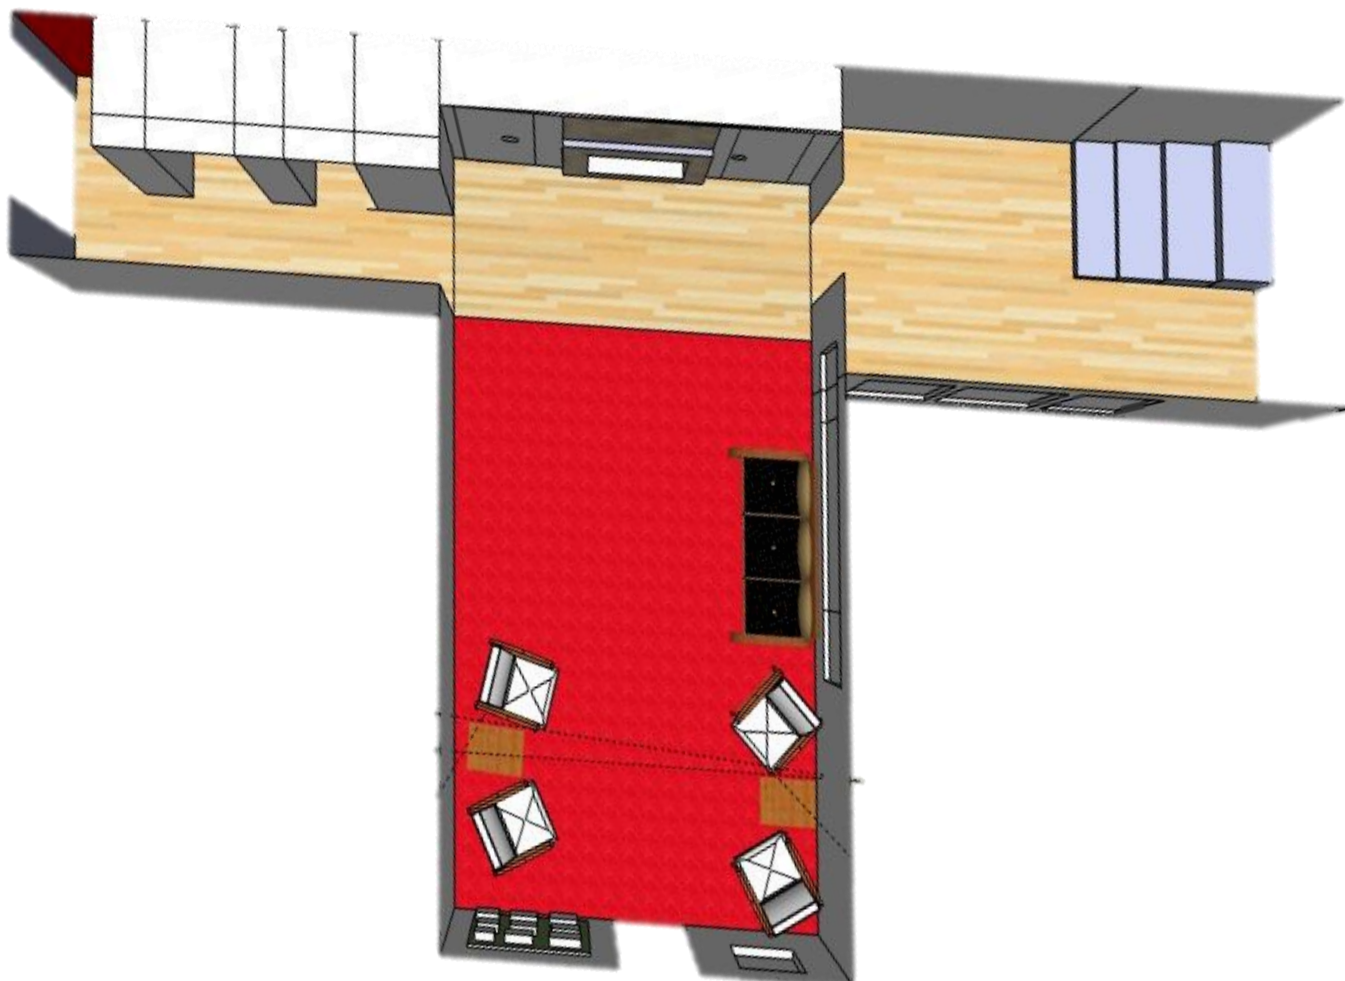

**RENOVATION
OF THE
KATE HUBBARD**

OUTSIDE ENTRY

- Earth colored stones for steps and entrance
- Railings
- Ramp
- New brighter colored paint

FOYER

1. umbrella stand

1. Stenciled words

CONT.

Property of McCain Library and Archives, the University of Southern Mississippi

LOUNGE

- ① Magazine rack
- ② change door swing
- ③ wood floor walkway

1. pin up plaques

CONT.

COPY ROOM

1. Printer and Scanner stations
 2. Kitchenette w/ drink & snack machine
 3. Plotter
 4. eating area.
 5. Pinboards connected to back of lockers
 6. wall mounted roll paper rack
 7. supply cabinet
- Use 40/4 chairs that are already available