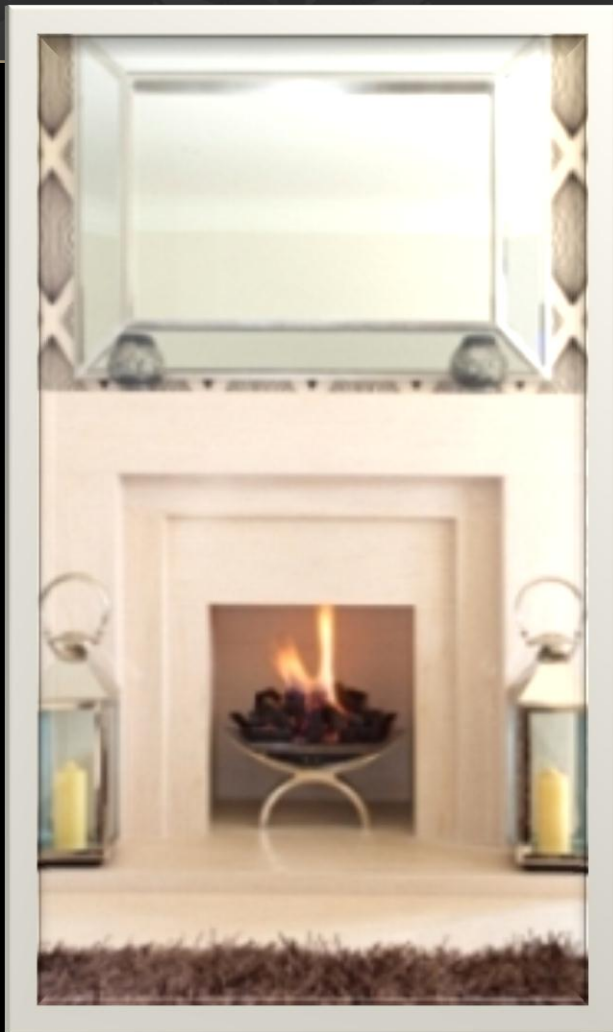

KATE HUBBARD HOUSE

INTERIOR DESIGN PROGRAM

*Designer Wall of Fame*

Tack Boards

Accent Chairs

Student Lounge

Mosaic Tile

Flooring

# Lounge Seating